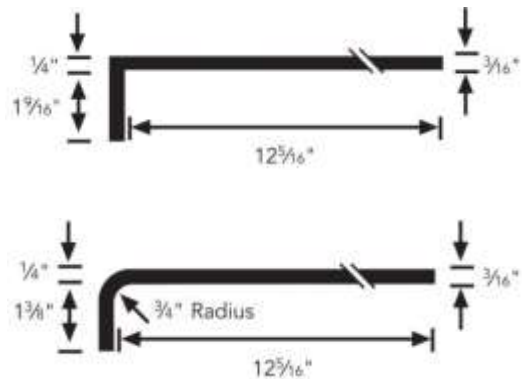

## Rubber Stair Treads

- #7520R ServiceWeightSmoothTreads
- #7020 HeavyDutySmoothTreads
- #220 Service Weight Smooth Treads w/ 3/4" Abrasive
- #2520 Service Weight Smooth Treads w/ 2" Abrasive
- #2020 Heavy Duty Smooth Treads w/ 3/4" or 2" Abrasive

### #7520R Service Weight Smooth Treads

\*Available in square or round nose

Length: 36" to 72"  
 Depth: 12-3/8" nominal from inside of nose  
 Thickness: 1/8"  
 Nose Length: 1-9/16" (square nose), 1-7/16" (round nose)  
 Nose Thickness: 1/8"  
 Tapered Nose: No  
 Adjustable Nose: No

### #7020 Heavy Duty Smooth Treads

\*Available in square or round nose

Length: 36" to 72"  
 Depth: 12-5/16" nominal from inside of nose  
 Thickness: 1/4" tapering to 3/16"  
 Nose Length: 1-9/16" (square nose), 1-3/8" (round nose)  
 Nose Thickness: 3/16"  
 Tapered Nose: No  
 Adjustable Nose: No