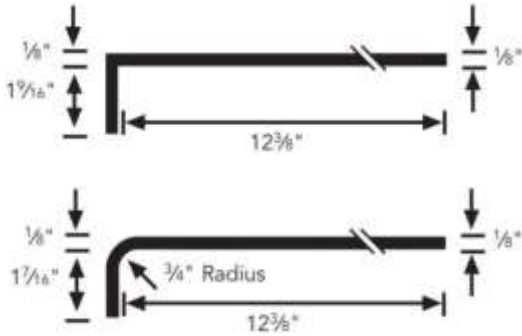

## Rubber Stair Treads

- #7520R ServiceWeightSmoothTreads
- #7020 HeavyDutySmoothTreads
- #220 Service Weight Smooth Treads w/ 3/4" Abrasive
- #2520 Service Weight Smooth Treads w/ 2" Abrasive
- #2020 Heavy Duty Smooth Treads w/ 3/4" or 2" Abrasive

### #7520R Service Weight Smooth Treads

\*Available in square or round nose

Length: 36" to 72"  
 Depth: 12-3/8" nominal from inside of nose  
 Thickness: 1/8"  
 Nose Length: 1-9/16" (square nose), 1-7/16" (round nose)  
 Nose Thickness: 1/8"  
 Tapered Nose: No  
 Adjustable Nose: No

### #7020 Heavy Duty Smooth Treads

\*Available in square or round nose

Length: 36" to 72"  
 Depth: 12-5/16" nominal from inside of nose  
 Thickness: 1/4" tapering to 3/16"  
 Nose Length: 1-9/16" (square nose), 1-3/8" (round nose)  
 Nose Thickness: 3/16"  
 Tapered Nose: No  
 Adjustable Nose: No